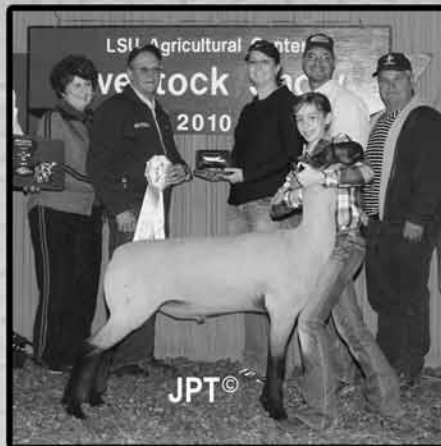

Champion Heifer

Grand Champion British/European Heifer, exhibited by Kimberly Rodriquez.

Champion Steers

Champion Market Steer, exhibited by Kristin Russell.

Reserve Champion Market Steer, exhibited by Jacob Berry.

69th Annual
LSU Livestock Show

February 13-20, 2010 • Gonzales, Louisiana

Market Hogs

Far Left:
Champion Market Hog,
exhibited by Brilee
Bacciqualopi.

Reserve Champion
Market Hog,
exhibited by Colby Oliver.

Market Lambs

Champion
Market
Lamb,
exhibited
by
Matthew
Greene.

Reserve Champion
Market Lamb,
exhibited by
Logan Guitierrez.

Market Goats

Champion
Market Goat,
exhibited by
Hunter Huval.

Reserve
Champion
Market Goat,
exhibited by
Justin Miller.