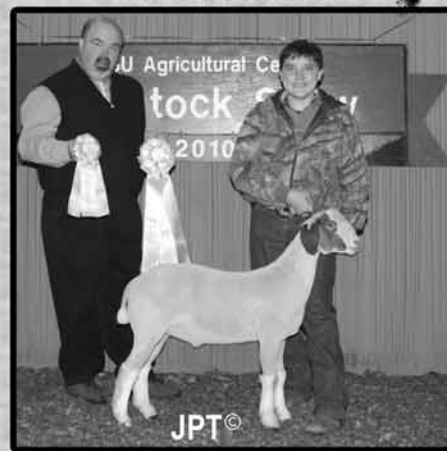

Champion Heifer

Grand Champion British/European Heifer, exhibited by Kimberly Rodriquez.

Champion Steers

Champion Market Steer, exhibited by Kristin Russell.

Reserve Champion Market Steer, exhibited by Jacob Berry.

69th Annual
LSU Livestock Show

February 13-20, 2010 • Gonzales, Louisiana

Market Hogs

Far Left:
Champion Market Hog,
exhibited by Brilee
Bacciqualopi.

Reserve Champion
Market Hog,
exhibited by Colby Oliver.

Market Lambs

Champion
Market
Lamb,
exhibited
by
Matthew
Greene.

Reserve Champion
Market Lamb,
exhibited by
Logan Guitierrez.

Market Goats

Champion
Market Goat,
exhibited by
Hunter Huval.

Reserve
Champion
Market Goat,
exhibited by
Justin Miller.